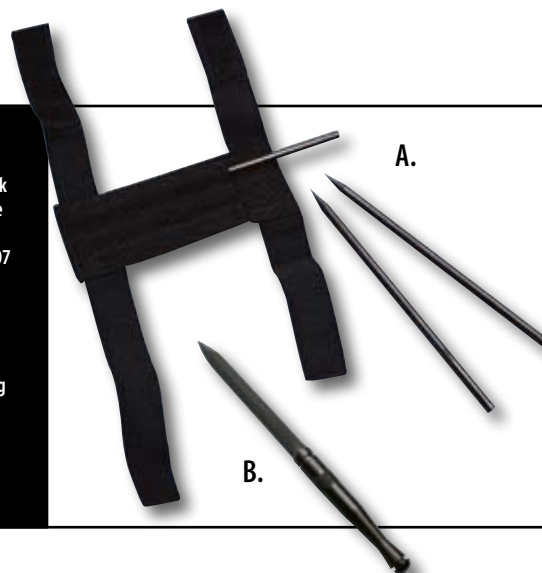

* Prohibited in CA, MA. ** Prohibited in NY, CA, MA. **